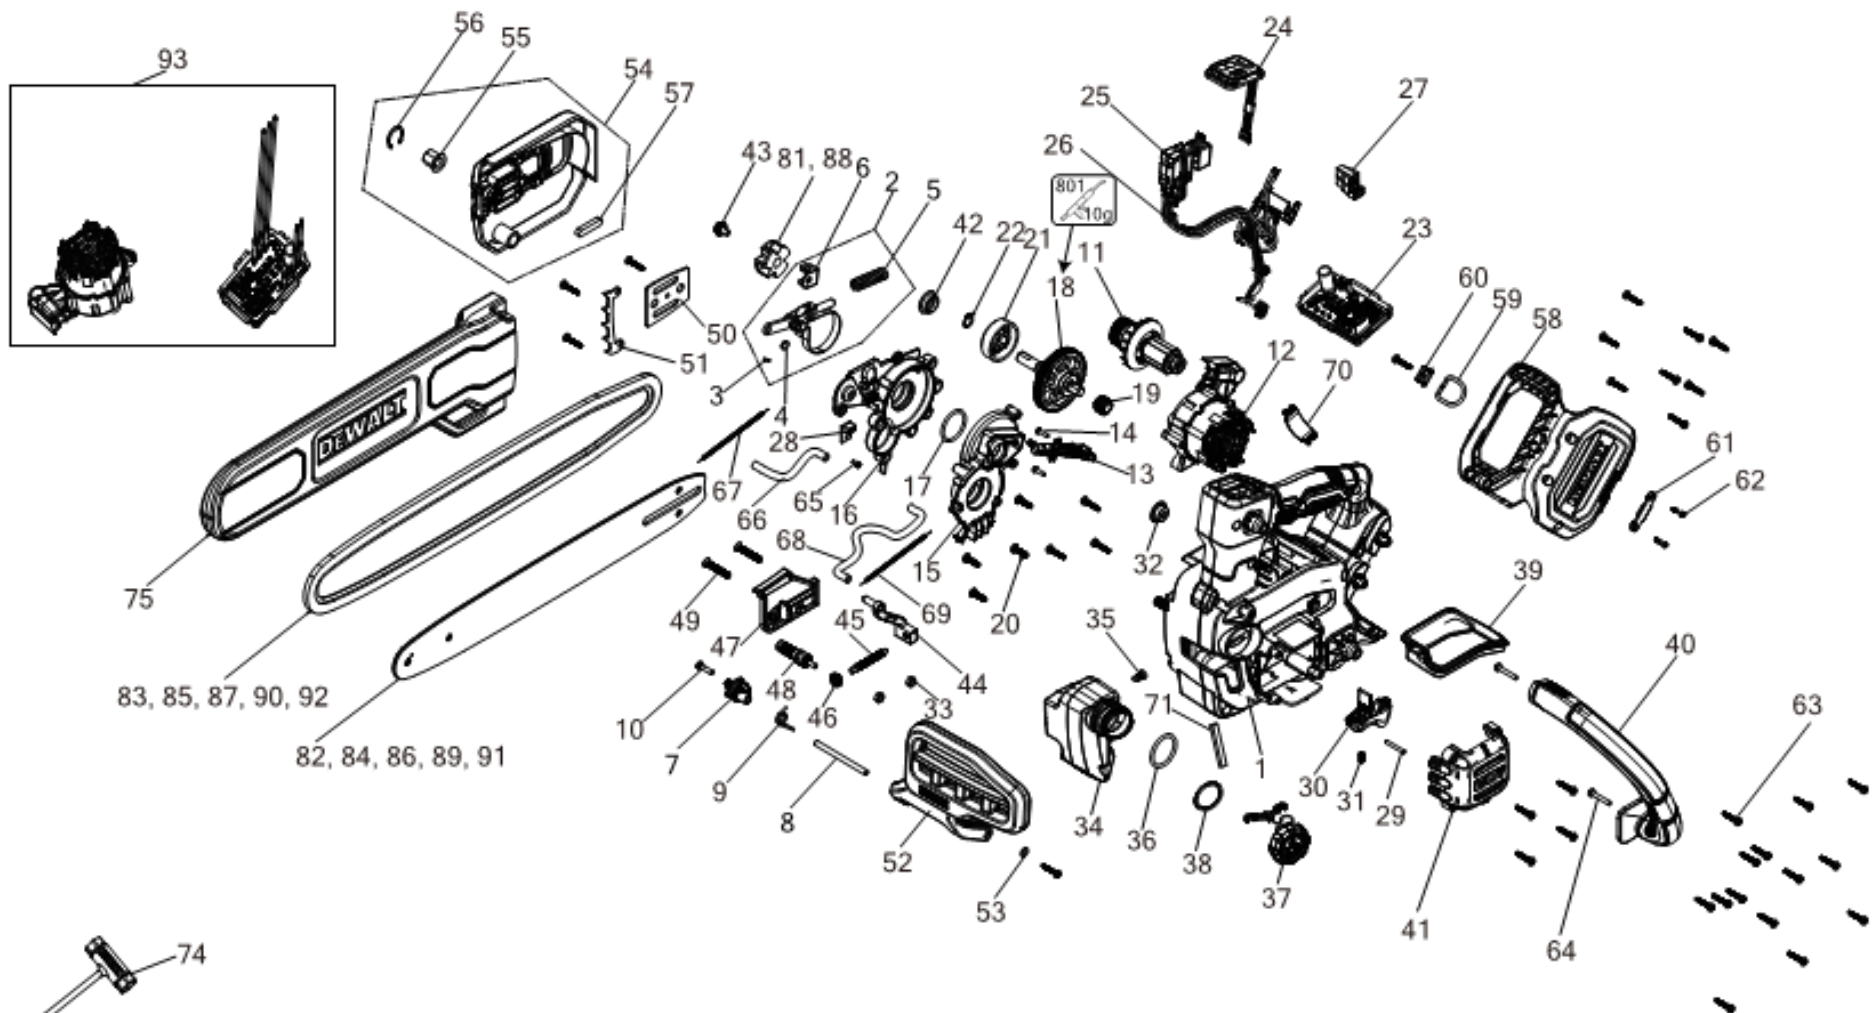

DCMCST635N CHAINSAW 1

ITEM NUMBER	DESCRIPTION	NOTE
81	SPROCKET 3/8LP 7 TOOTH	NOTED ON UNIT
82	35CM 80BX05M BAR	NOTED ON UNIT
83	CHAIN 35CM 80BX55DL	NOTED ON UNIT
84	30CM 80BX05M BAR	
85	CHAIN 30CM 80BX51DL	BAR AND CHAIN HAVE TO BE REPLACED TOGETHER
86	40CM 80BXBAR	BAR AND CHAIN HAVE TO BE REPLACED TOGETHER
87	CHAIN 40CM 80BX4DL	
88	SPROCKET 3/8LP 6 TOOTH	NOT INCLUDED IN UNIT
89	30CM 80BXBAR 3/8 LP	1. BAR AND CHAIN HAVE TO BE REPLACED TOGETHER
90	CHAIN 30CM 80BX3/8 LP 45DL	2. HAVE TO FIT WITH SPROCKET 3/8LP 6 TOOTH
91	35CM 80BXBAR 3/8 LP	1. BAR AND CHAIN HAVE TO BE REPLACED TOGETHER
92	CHAIN 35CM 80BX5DL	2. HAVE TO FIT WITH SPROCKET 3/8LP 6 TOOTH

Parts List DCMCST635N CHAINSAW 1

Item	Part Number	Qty	Part Description	General Description	Other Info	Repair Inst	Markets
65	90566914	1	SCREW			No	XJ
66	NA291826	1	TUBE			No	XJ
67	NA291975	1	SPRING			No	XJ
68	NA291827	1	TUBE			No	XJ
69	NA291976	1	SPRING			No	XJ
70	NA375014	1	COVER			No	XJ
71	NA388447	1	FOAM			No	XJ
74	NA209088	1	WRENCH			No	XJ
75	NA318119	1	SHEATH			No	XJ
76	NA352522	1	RATING LABEL			No	XJ
77	NA352521	1	WARNING LABEL			No	XJ
81	NA265339	1	SPROCKET			No	XJ
82	NA373390	1	BAR		35CM 80BX	No	XJ
83	NA291649	1	CHAIN		35CM 80BX	No	XJ
84	NA373392	1	BAR		30CM 80BX	No	XJ
85	NA291648	1	CHAIN		NOT 30CM 80BX	No	XJ
86	NA373387	1	BAR		NOT 40CM 80BX	No	XJ
87	NA291650	1	CHAIN		NOT 40CM 80BX	No	XJ
88	90585879	1	SPROCKET		NOT NOT	No	XJ
89	N594322	1	BAR		INCLUDED 30CM 80BX	No	XJ
90	N580237	1	CHAIN		NOT 30CM 80BX	No	XJ
91	N594320	1	BAR		NOT 40CM 80BX	No	XJ
92	N594321	1	CHAIN	16 INCH	NOT 40CM 80BX	No	XJ
93	NA427114	1	MOTOR SA		NOT	No	XJ
801	583534-00	1	GREASE	50 GRAMS - NYE RHEOL	10g	No	XJ